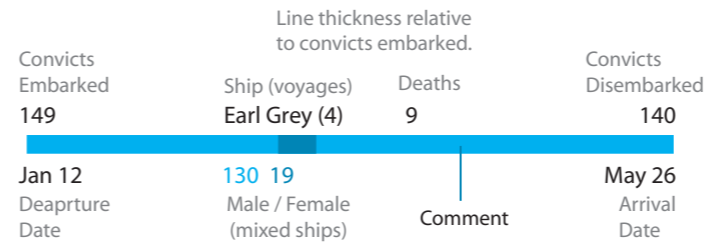

# Convict Ships: Ireland to Australia

■ Ireland  
■ Dublin  
■ Cork  
■ Other  
male female male female male female male female

www.toddartist.com  
toddartist@hotmail.com

## LEGEND

1841

1842

1843

1844

1845

1846

J F M A M J J A S O N D J F M A M J J A S O N D J F M A M J J A S O N D J F M A M J J A S O N D J F M A M J J A S O N D